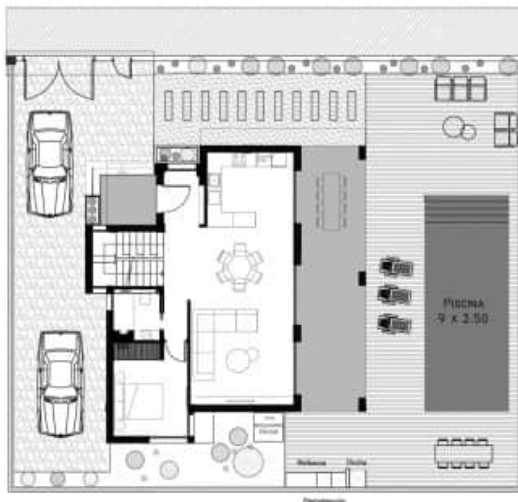

SOLARIUM

4 BEDROOMS / 3 BATHROOMS

TOTAL SURFACE	244 M2
PROPERTY SURFACE	196.37 M2
UNCOVERED TERRACE	32 M2
SOLARIUM	80 M2
POOL	9x3.5 M
PLOT	381.2 M2

www.euromarina.com

Urbanización Doña Pepa · Avda. Antonio Quesada, nº59 · 03170 Rojales (Alicante - España)

Disse priser er uden skatter / Alle ejendomme er eksempler på tilgængelighed og startpriser. Priser og datoer er korrekte på udskrivningstidspunktet, men evt være genstand for ændringer. Kunstneriske billeder fri for kontraktmæssig karakter. Prisen på ekstramateriale skal lægges til husets pris.