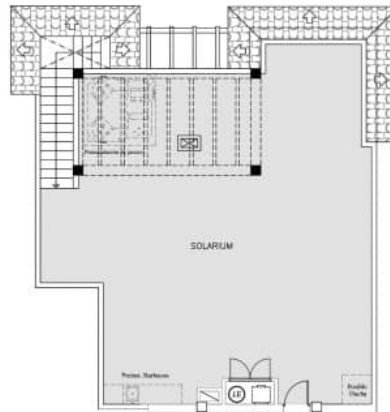

SOLARIUM

3 BEDROOMS / 2 BATHROOMS

TOTAL SURFACE	112.42 M2
PROPERTY SURFACE	100.62 M2
COVERED TERRACE	6.6 M2
UNCOVERED TERRACE	5.2 M2
SOLARIUM	96 M2
PRIVATE PARKING SPACE	
STORAGE ROOM	

www.euromarina.com

Urbanización Doña Pepa · Avda. Antonio Quesada, nº59 · 03170 Rojales (Alicante - España)

Ces prix sont hors taxes / Toutes les propriétés sont des exemples de disponibilité et de prix de départ. Prix et dates corrects au moment de l'impression mais peut être sujet à changement. Images Artistiques Libre De Nature Contractuelle. Le prix des extras doit être ajouté au prix de la maison.