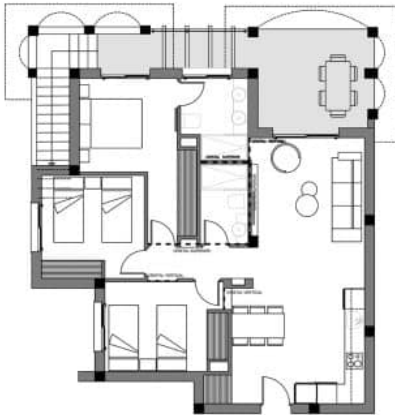

Vendu

ENORA GARDEN RESIDENTIAL - MODEL JAZMIN PENTHOUSE 'A'

FIRST FLOOR