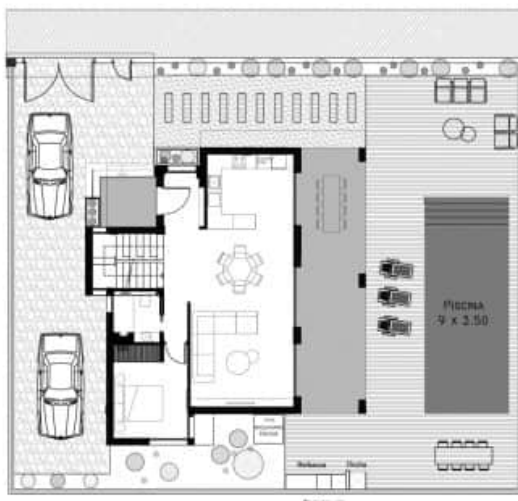

SOLARIUM

4 BEDROOMS / 3 BATHROOMS

TOTAL SURFACE	244 M2
PROPERTY SURFACE	196.37 M2
UNCOVERED TERRACE	32 M2
SOLARIUM	80 M2
POOL	9x3.5 M
PLOT	381.2 M2

www.euromarina.com

Urbanización Doña Pepa · Avda. Antonio Quesada, nº59 · 03170 Rojales (Alicante - España)

Dessa priser är utan skatter / Alla fastigheter är exempel på tillgänglighet och startpriser. Priser och datum är korrekta vid tidpunkten för utskrift men kan komma att ändras. Konstnärliga bilder utan avtalsenlig natur. Priset på extra måste läggas till husets pris.