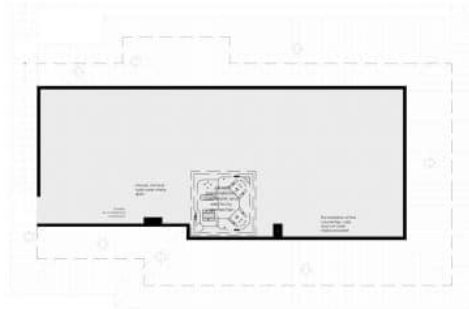

VILLA DELICES 64

3 BEDROOMS / 2 BATHROOMS

TOTAL SURFACE	314 M2
PROPERTY SURFACE	132.9 M2
COVERED TERRACE	15.4 M2
UNCOVERED TERRACE	8.2 M2
BASEMENT	157.6 M2
SOLARIUM	60 M2
PLOT	682 M2

www.euromarina.com

Urbanización Doña Pepa · Avda. Antonio Quesada, nº59 · 03170 Rojales (Alicante - España)