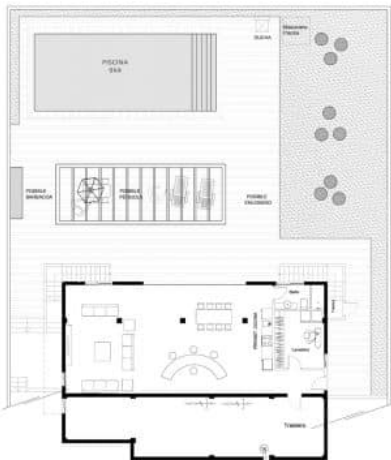

VILLA DELICES 64

3 BEDROOMS / 2 BATHROOMS

TOTAL SURFACE	314 M2
PROPERTY SURFACE	132.9 M2
COVERED TERRACE	15.4 M2
UNCOVERED TERRACE	8.2 M2
BASEMENT	157.6 M2
SOLARIUM	60 M2
PLOT	682 M2

www.euromarina.com

Urbanización Doña Pepa · Avda. Antonio Quesada, nº59 · 03170 Rojales (Alicante - España)